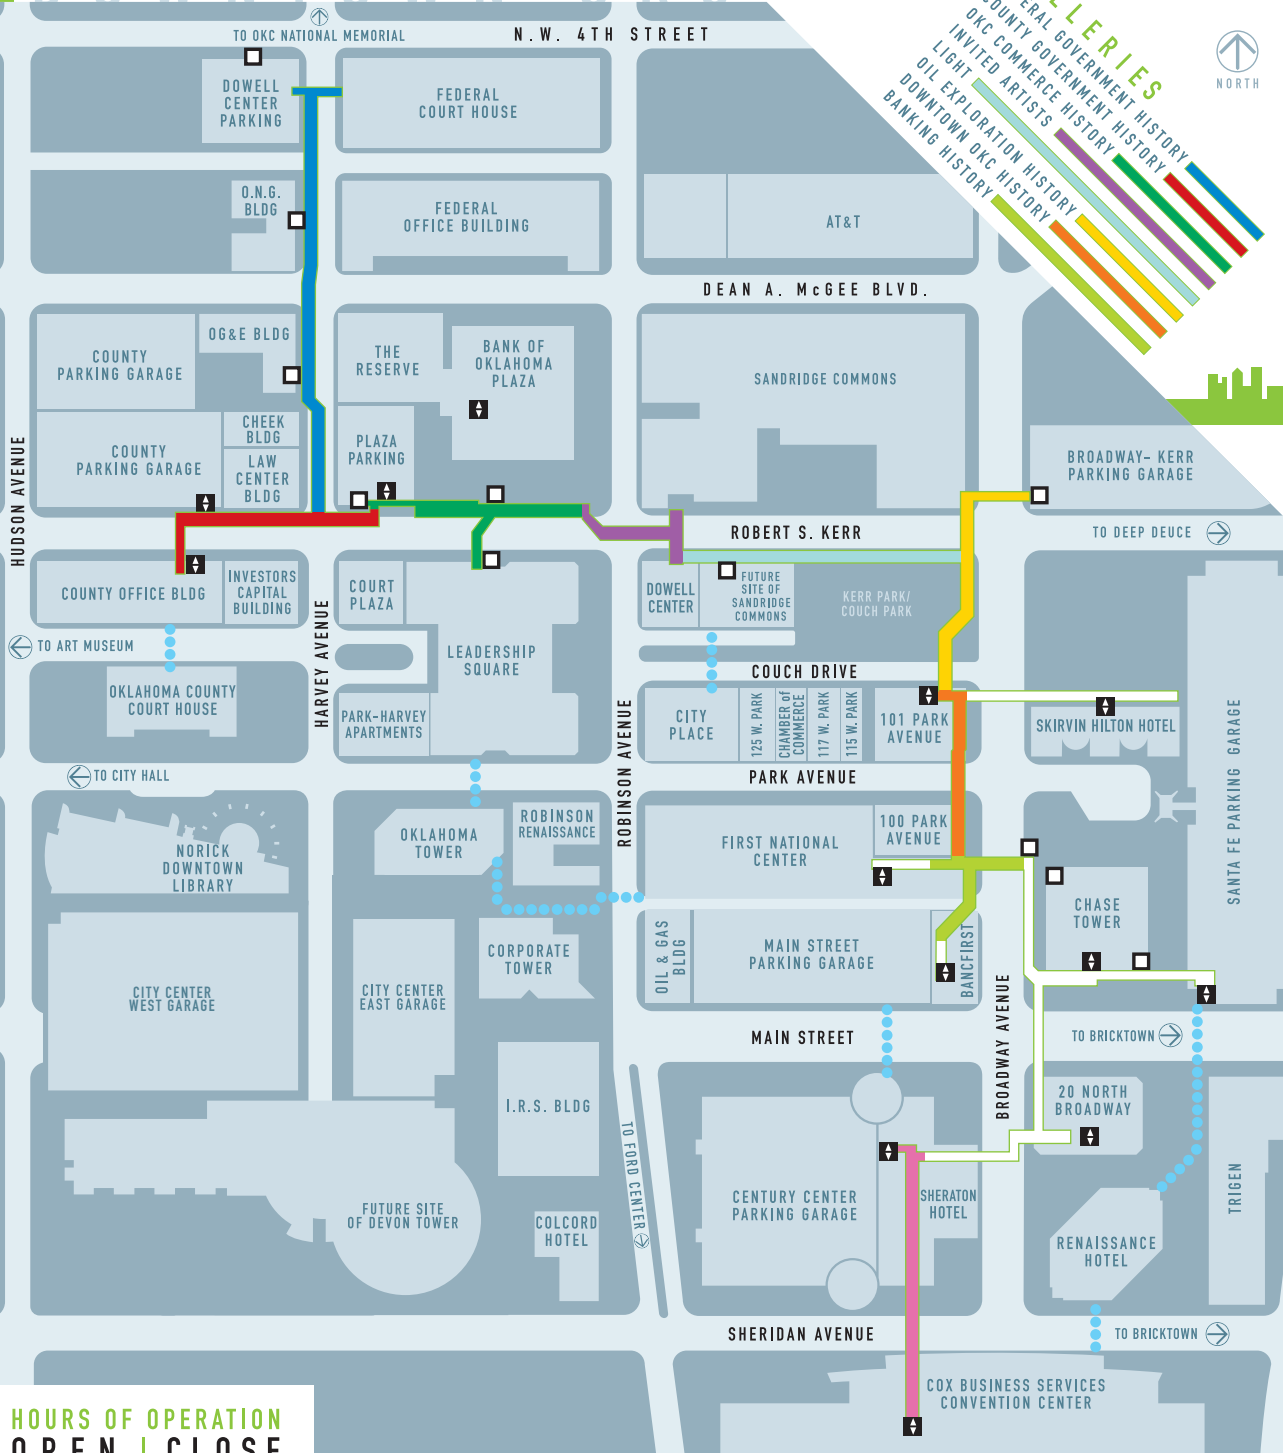

DOWNTOWN OKC

GALLERIES

- FEDERAL GOVERNMENT HISTORY
- OKC COUNTY GOVERNMENT HISTORY
- OKC COMMERCE HISTORY
- INVITED ARTISTS
- OIL EXPLORATION HISTORY
- DOWNTOWN OKC HISTORY
- BANKING HISTORY

UNDERGROUND

HOURS OF OPERATION
OPEN | **CLOSE**
6:00 AM | **8:00 PM**
 CLOSED SATURDAYS, SUNDAYS & HOLIDAYS

LEGEND UNDERGROUND ELEVATOR ACCESS BUILDING ACCESS SKYWALKS

MAP